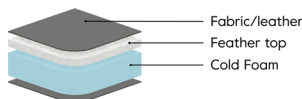

Saga

Product information

Visit furninova.com for additional products, catalogues and information.

furninova[®]

Saga

| Drawings | Configuration | Drawings | Configuration |
|--|--|---|--|
|  | 4-seater W • D • H* 219x99x79 cm Seat Height • Seat Depth : 45 x 65 cm 1.23 m ³ Weight: 63 kg Legs: 4 |  | 2,5+Chl L/R W • D • H* 244x170x79 cm Seat Height • Seat Depth : 45 x 65/138 cm 1.78 m ³ Weight: 85 kg Legs: 6 |
|  | 3-seater W • D • H* 199x99x79 cm Seat Height • Seat Depth : 45 x 65 cm 1.12 m ³ Weight: 56 kg Legs: 4 |  | Footstool W • D • H* 76x61x45 cm Seat Height • Seat Depth : 45 x 65 cm 0.17 m ³ Weight: 12 kg Legs: 4 |
|  | 2,5-seater W • D • H* 170x99x79 cm Seat Height • Seat Depth : 45 x 65 cm 0.96 m ³ Weight: 51 kg Legs: 4 |  | Back cushion W • D • H* 66x25x14 cm 0.03 m ³ Weight: 0.7 kg |
|  | 1-seater W • D • H* 94x99x79 cm Seat Height • Seat Depth : 45 x 65 cm 0.55 m ³ Weight: 32 kg Legs: 4 | | |

*Note that the dimensions may differ +/-3% depending on upholstery and combination.

Comfort

Foam soft (Comfort EU)

Seat
Cold foam covered with fibre padding.

Back
Siliconized ball fibre.

Feather soft (Comfort C2)

Seat
Cold foam with a feather top.

Back
Feather and ball fibre mix.

Saga

The height of the sofa is based on the 15 cm leg

Leg options

Chrome black brushed
Rocco 15 cm

Upholstery

Fabric Leather Fixed cover Leather sewing options Reversible back cushions (only in fabric) The seat cushions are not reversible.